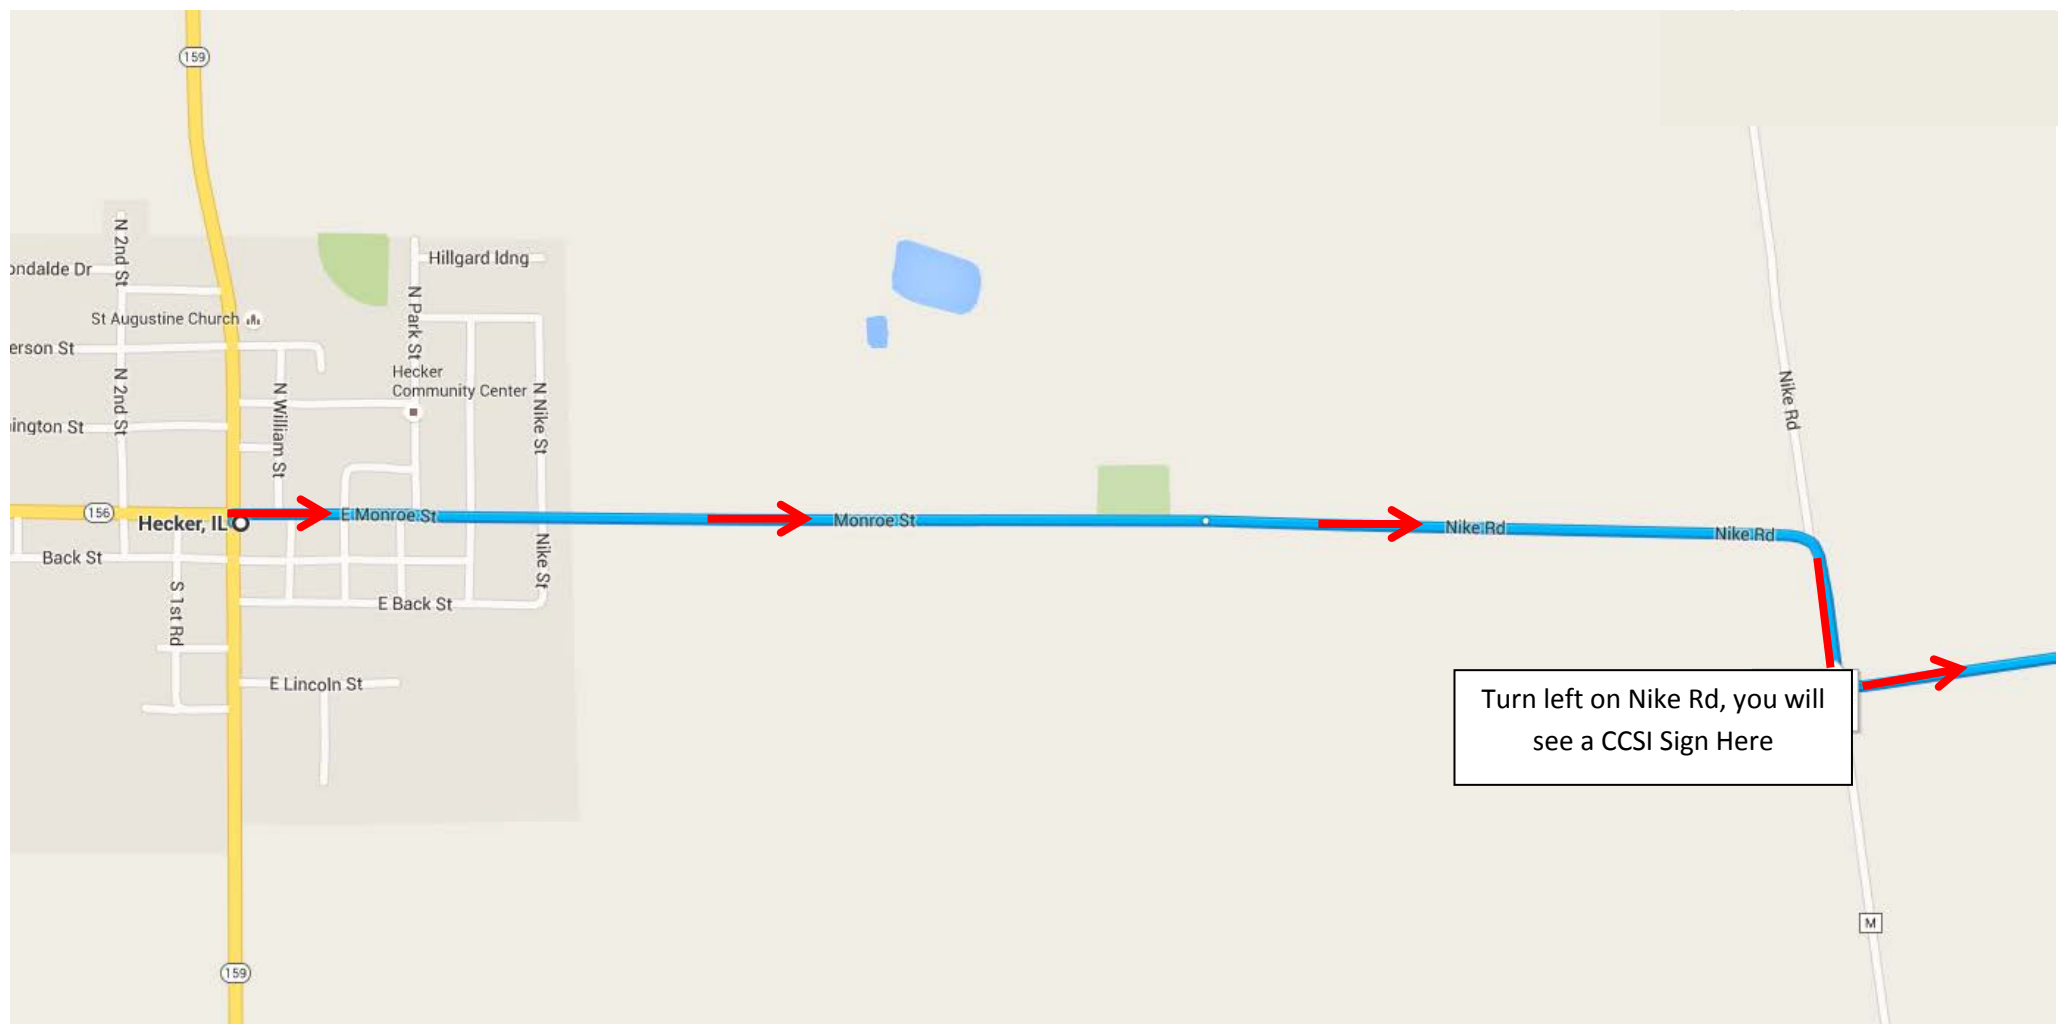

From HWY 159 Turn onto E Monroe St

0.8 mi

Turn left on Nike Rd after sharp right hand curve. (*Look for CCSI Sign*)

1.9 mi

Turn right onto Beck Rd (*You will see another CCSI Sign*)

0.8 mi

Stay on Beck Rd until you pass the Farm on the left. CCSI will be on the hill to your right.

Turn left on Nike Rd, you will see a CCSI Sign Here

Turn right onto Beck Rd  
(You will see another CCSI Sign)  
0.8 mi

Follow Beck Rd  
0.8 mi

Watch for a small farm to your left

Follow the long drive to the top of the hill

6137 Beck Rd

Beck Area Career Center

Google

Map data ©2015 Google

An aerial photograph of a facility with several large industrial-style buildings, a parking lot, and a basketball court. A road runs diagonally from the bottom left towards the top right. Three red arrows point to specific locations: one at the bottom left, one at a T-junction, and one pointing towards a building. A red star is placed on the roof of a building. A black-bordered box with the text 'Park Here' is positioned near the star. Another black-bordered box with the text 'Make a right at the main gate' is located near the T-junction. A compass rose is in the bottom left corner.

Make a right at  
the main gate

Park  
Here