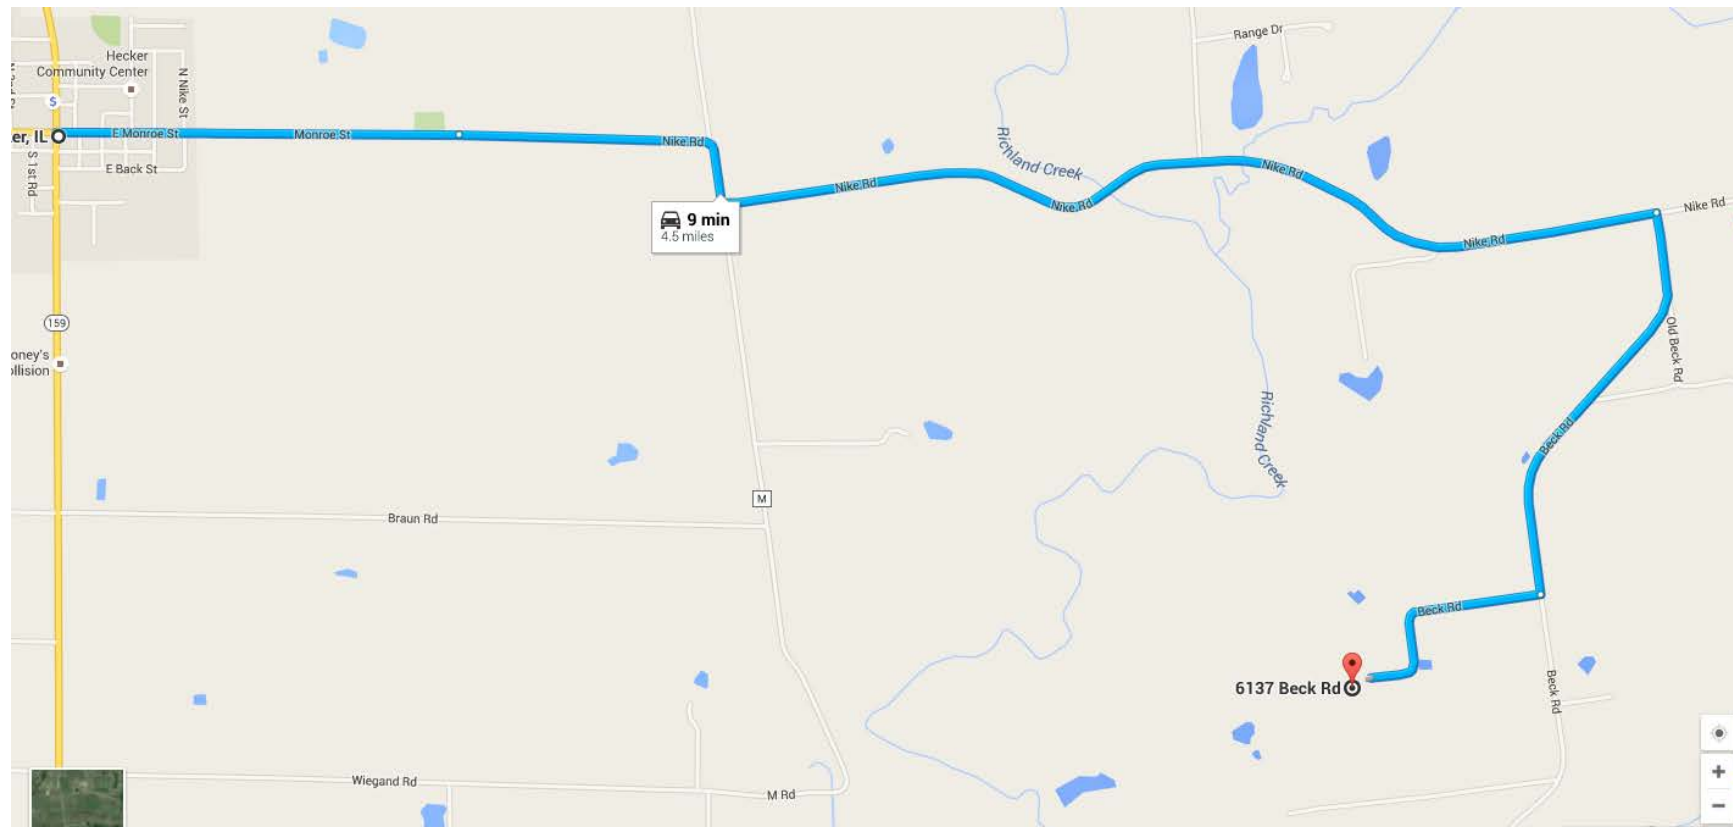

From HWY 159 Turn onto E Monroe St

0.8 mi

Turn left on Nike Rd after sharp right hand curve. (*Look for CCSI Sign*)

1.9 mi

Turn right onto Beck Rd (*You will see another CCSI Sign*)

0.8 mi

Stay on Beck Rd until you pass the Farm on the left. CCSI will be on the hill to your right.

Turn left on Nike Rd, you will see a CCSI Sign Here

Turn right onto Beck Rd  
(You will see another CCSI Sign)  
0.8 mi

Follow Beck Rd  
0.8 mi

Watch for a small farm to your left

Follow the long drive to the top of the hill

6137 Beck Rd

Beck Area Career Center

Google

Map data ©2015 Google

An aerial photograph of a facility with several large industrial-style buildings, a parking lot, and a basketball court. A road runs diagonally from the bottom left towards the top right. Three red arrows point to specific locations: one at the bottom left, one at a T-junction, and one pointing towards a building. A red star is placed on the roof of a building. A black-bordered box with the text 'Park Here' is positioned near the star. Another black-bordered box with the text 'Make a right at the main gate' is located near the T-junction. A compass rose is in the bottom left corner.

Make a right at  
the main gate

Park  
Here