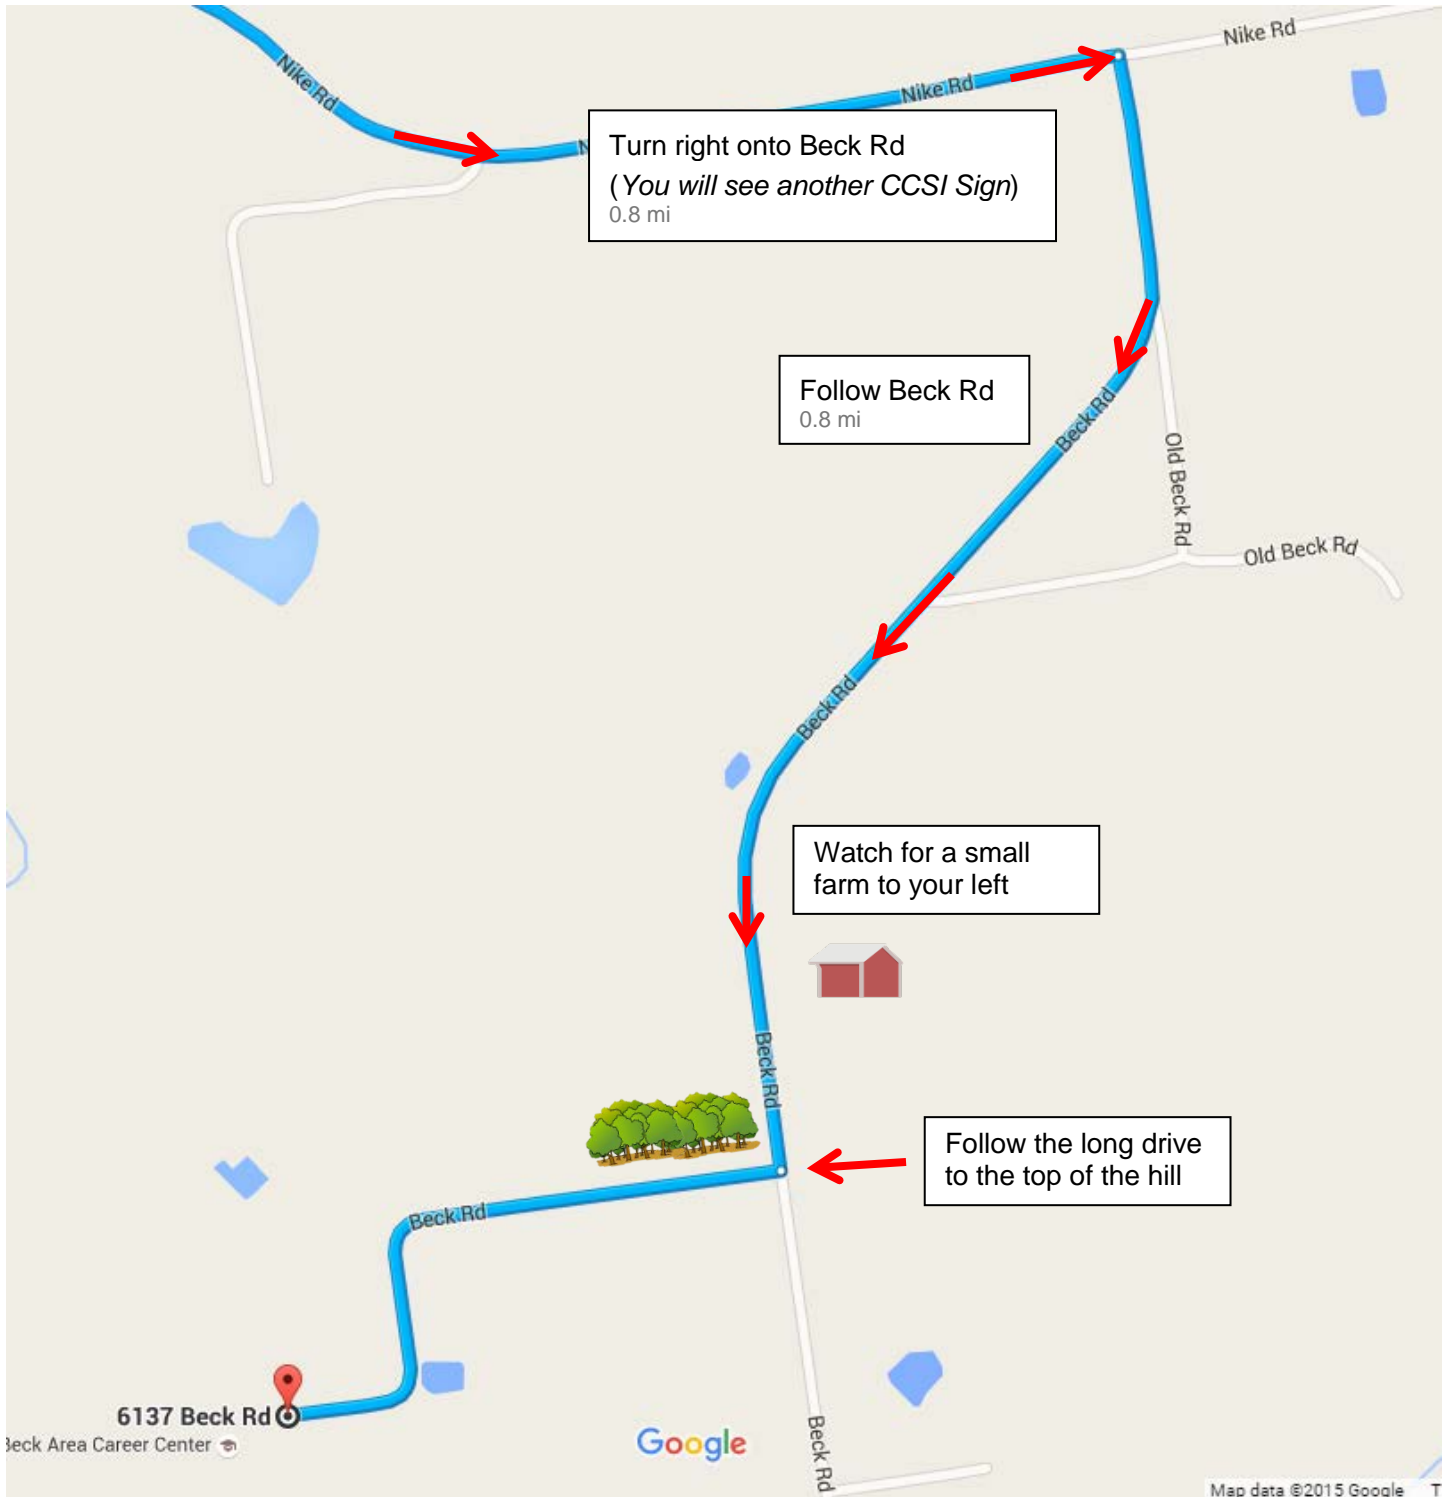

From HWY 159 Turn onto E Monroe St

0.8 mi

Turn left on Nike Rd after sharp right hand curve. (*Look for CCSI Sign*)

1.9 mi

Turn right onto Beck Rd (*You will see another CCSI Sign*)

0.8 mi

Stay on Beck Rd until you pass the Farm on the left. CCSI will be on the hill to your right.

Turn left on Nike Rd, you will see a CCSI Sign Here

Turn right onto Beck Rd  
(You will see another CCSI Sign)  
0.8 mi

Follow Beck Rd  
0.8 mi

Watch for a small farm to your left

Follow the long drive to the top of the hill

6137 Beck Rd

Beck Area Career Center

Google

Map data ©2015 Google

An aerial photograph of a facility with several large industrial-style buildings, a parking lot, and a basketball court. A road runs diagonally from the bottom left towards the top right. Three red arrows point to specific locations: one at the bottom left, one at a T-junction, and one pointing towards a building. A red star is placed on the roof of a building. A black-bordered box with the text 'Park Here' is positioned near the star. Another black-bordered box with the text 'Make a right at the main gate' is located near the T-junction. A compass rose is in the bottom left corner.

Make a right at  
the main gate

Park  
Here