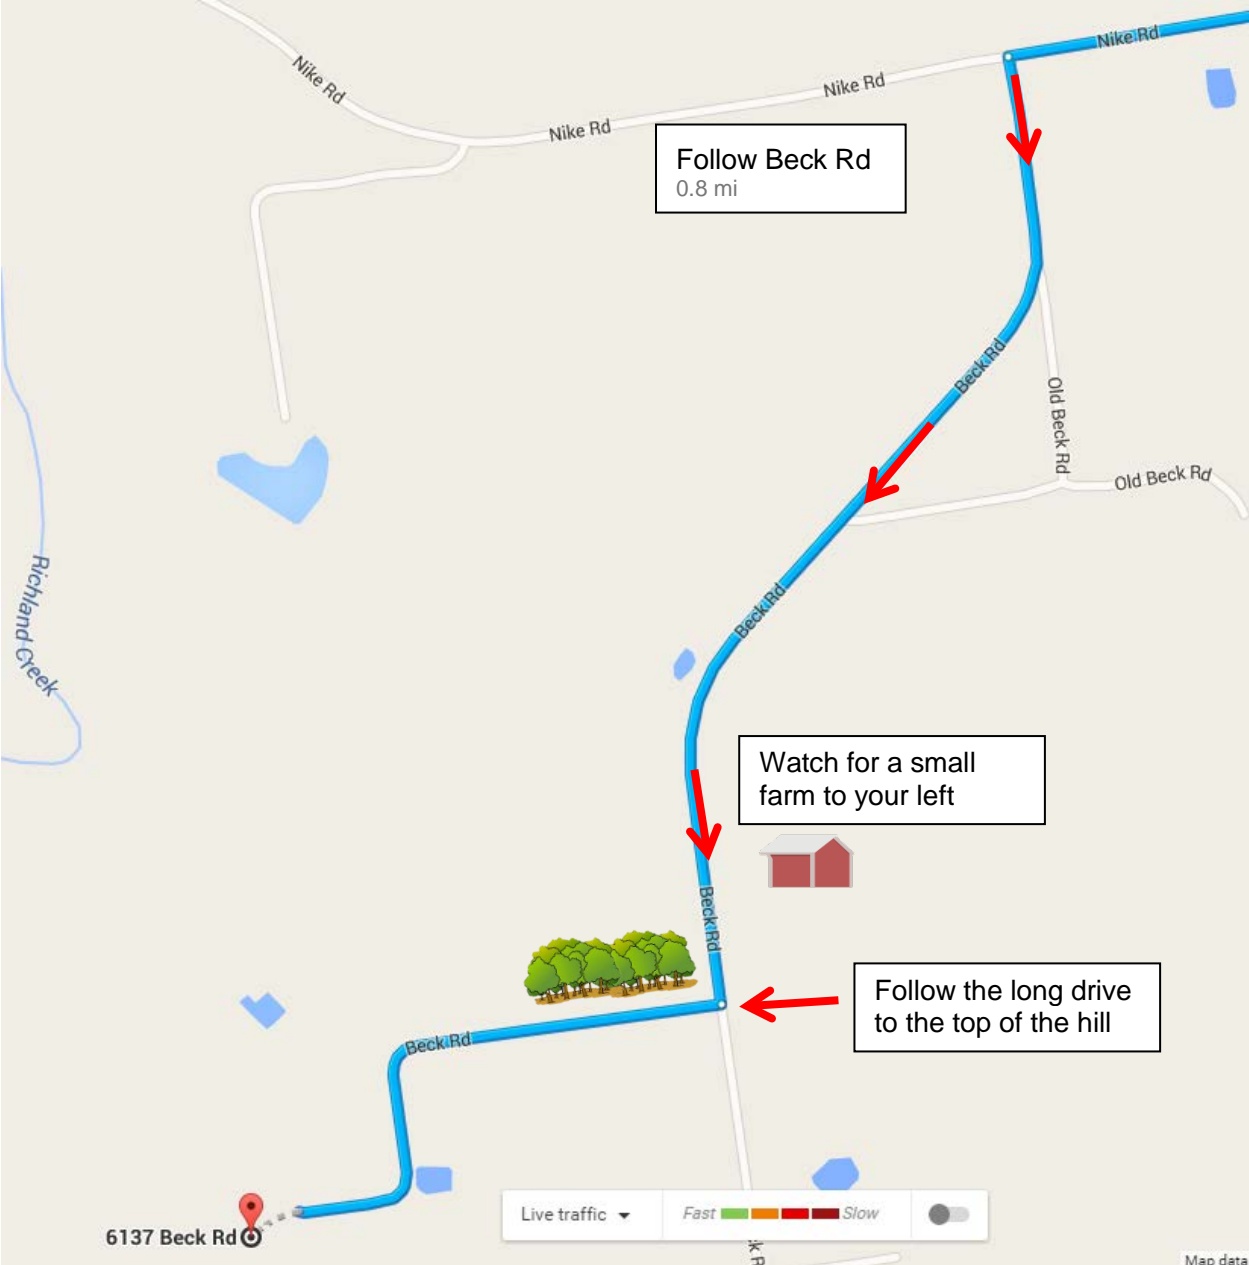

From HWY 13

Follow IL-13 E/IL-15 E/N State St

Turn onto IL-156 W

1.2 mi

Follow Bruer Lake Rd in to Nike Rd

6 min (4 mi)

Turn left onto Beck Rd

0.8 mi

Stay on Beck Rd until you pass the Farm on the left. CCSI will be on the hill to your right.

Follow Beck Rd
0.8 mi

Watch for a small
farm to your left

Follow the long drive
to the top of the hill

6137 Beck Rd

Live traffic Fast Slow

Park Here

Make a right at the main gate