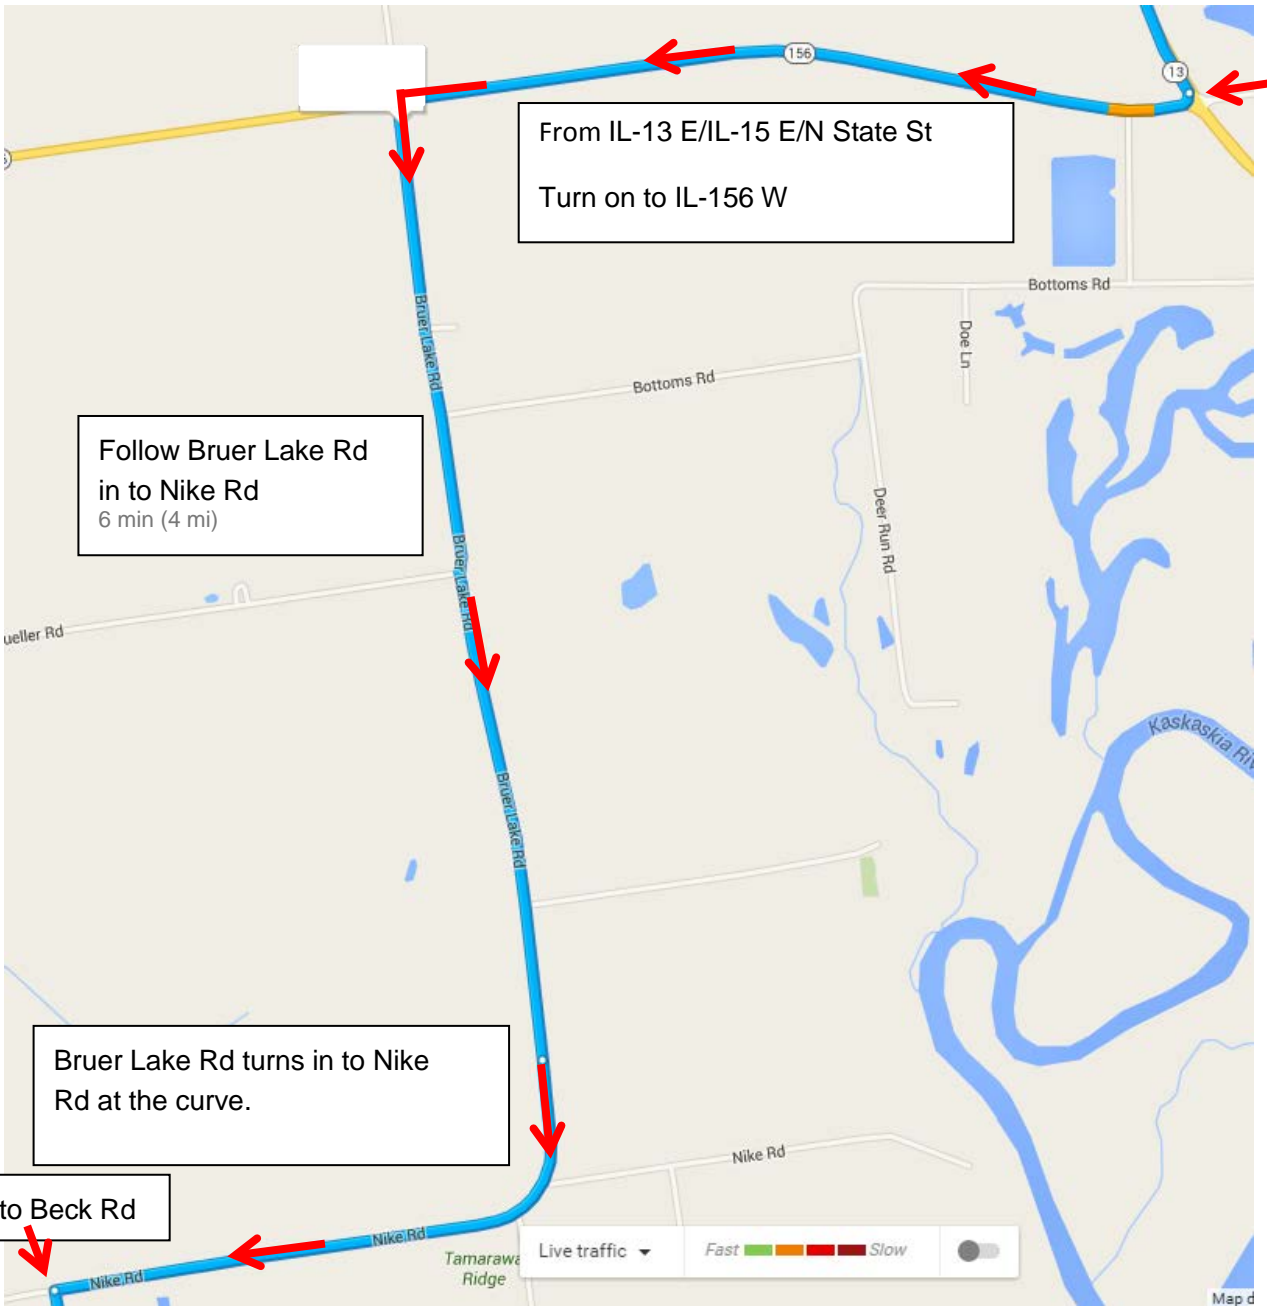

From HWY 13

Follow IL-13 E/IL-15 E/N State St

Turn onto IL-156 W

1.2 mi

Follow Bruer Lake Rd in to Nike Rd

6 min (4 mi)

Turn left onto Beck Rd

0.8 mi

Stay on Beck Rd until you pass the Farm on the left. CCSI will be on the hill to your right.

Follow Beck Rd
0.8 mi

Watch for a small
farm to your left

Follow the long drive
to the top of the hill

6137 Beck Rd

Live traffic Fast Slow

Park Here

Make a right at the main gate