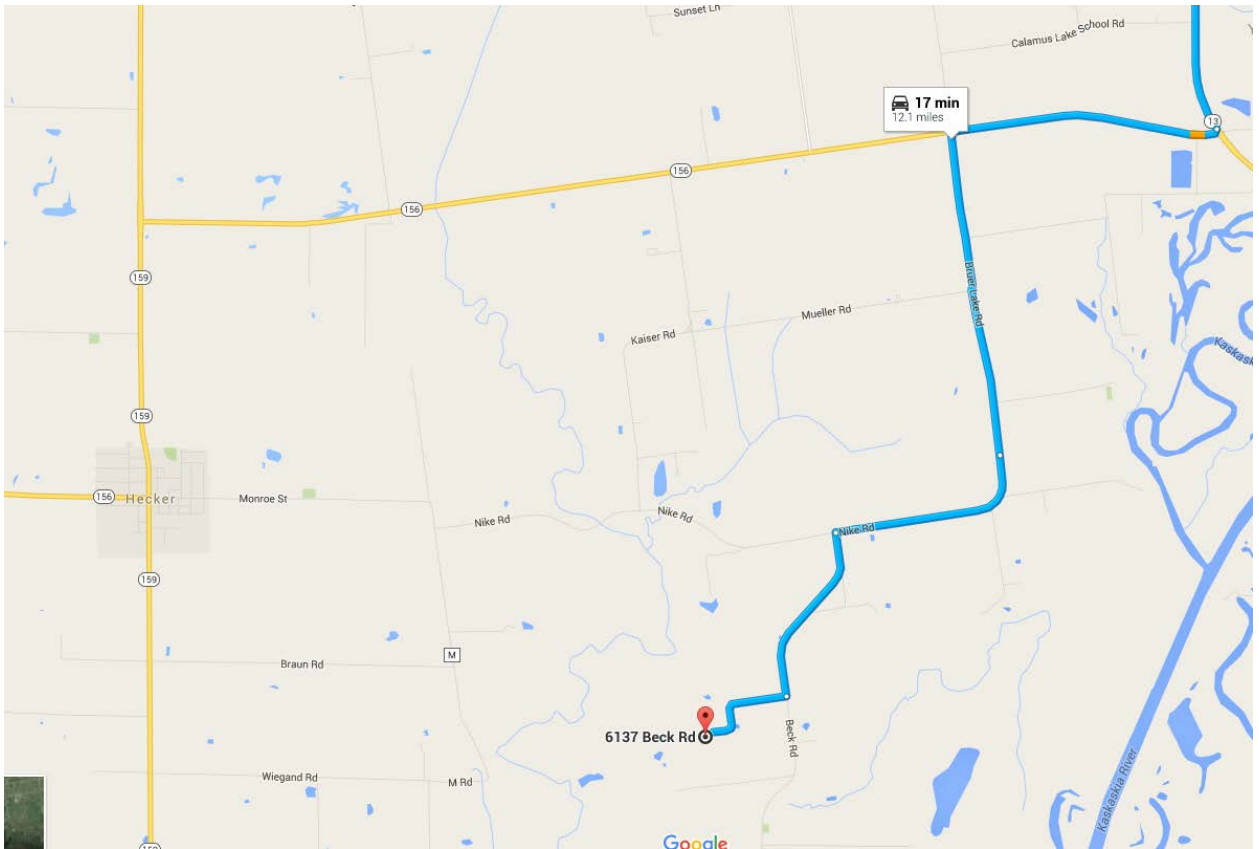

From HWY 13

Follow IL-13 E/IL-15 E/N State St

Turn onto IL-156 W

1.2 mi

Follow Bruer Lake Rd in to Nike Rd

6 min (4 mi)

Turn left onto Beck Rd

0.8 mi

Stay on Beck Rd until you pass the Farm on the left. CCSI will be on the hill to your right.

Follow Beck Rd
0.8 mi

Watch for a small
farm to your left

Follow the long drive
to the top of the hill

6137 Beck Rd

Live traffic Fast Slow

Park Here

Make a right at the main gate