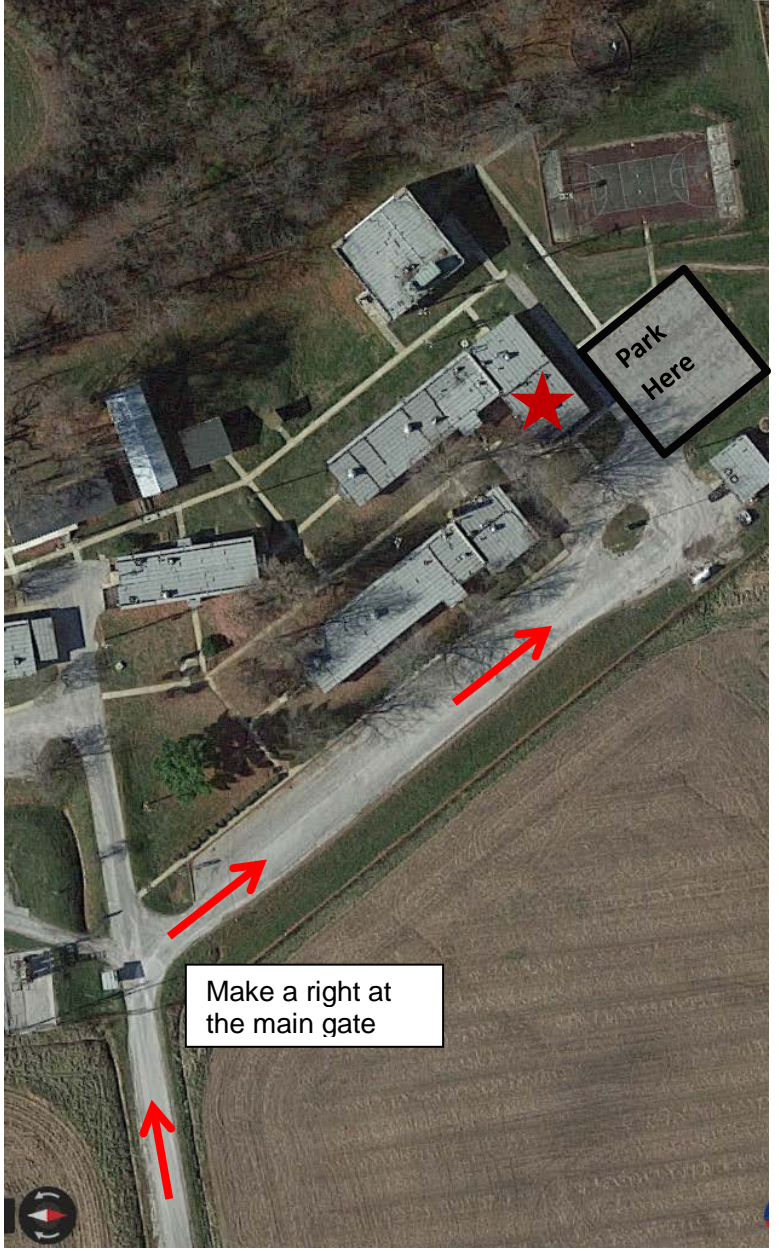

From HWY 13

Follow IL-13 E/IL-15 E/N State St

Turn onto IL-156 W

1.2 mi

Follow Bruer Lake Rd in to Nike Rd

6 min (4 mi)

Turn left onto Beck Rd

0.8 mi

Stay on Beck Rd until you pass the Farm on the left. CCSI will be on the hill to your right.

Follow Beck Rd
0.8 mi

Watch for a small
farm to your left

Follow the long drive
to the top of the hill

6137 Beck Rd

Live traffic Fast Slow

Park Here

Make a right at the main gate